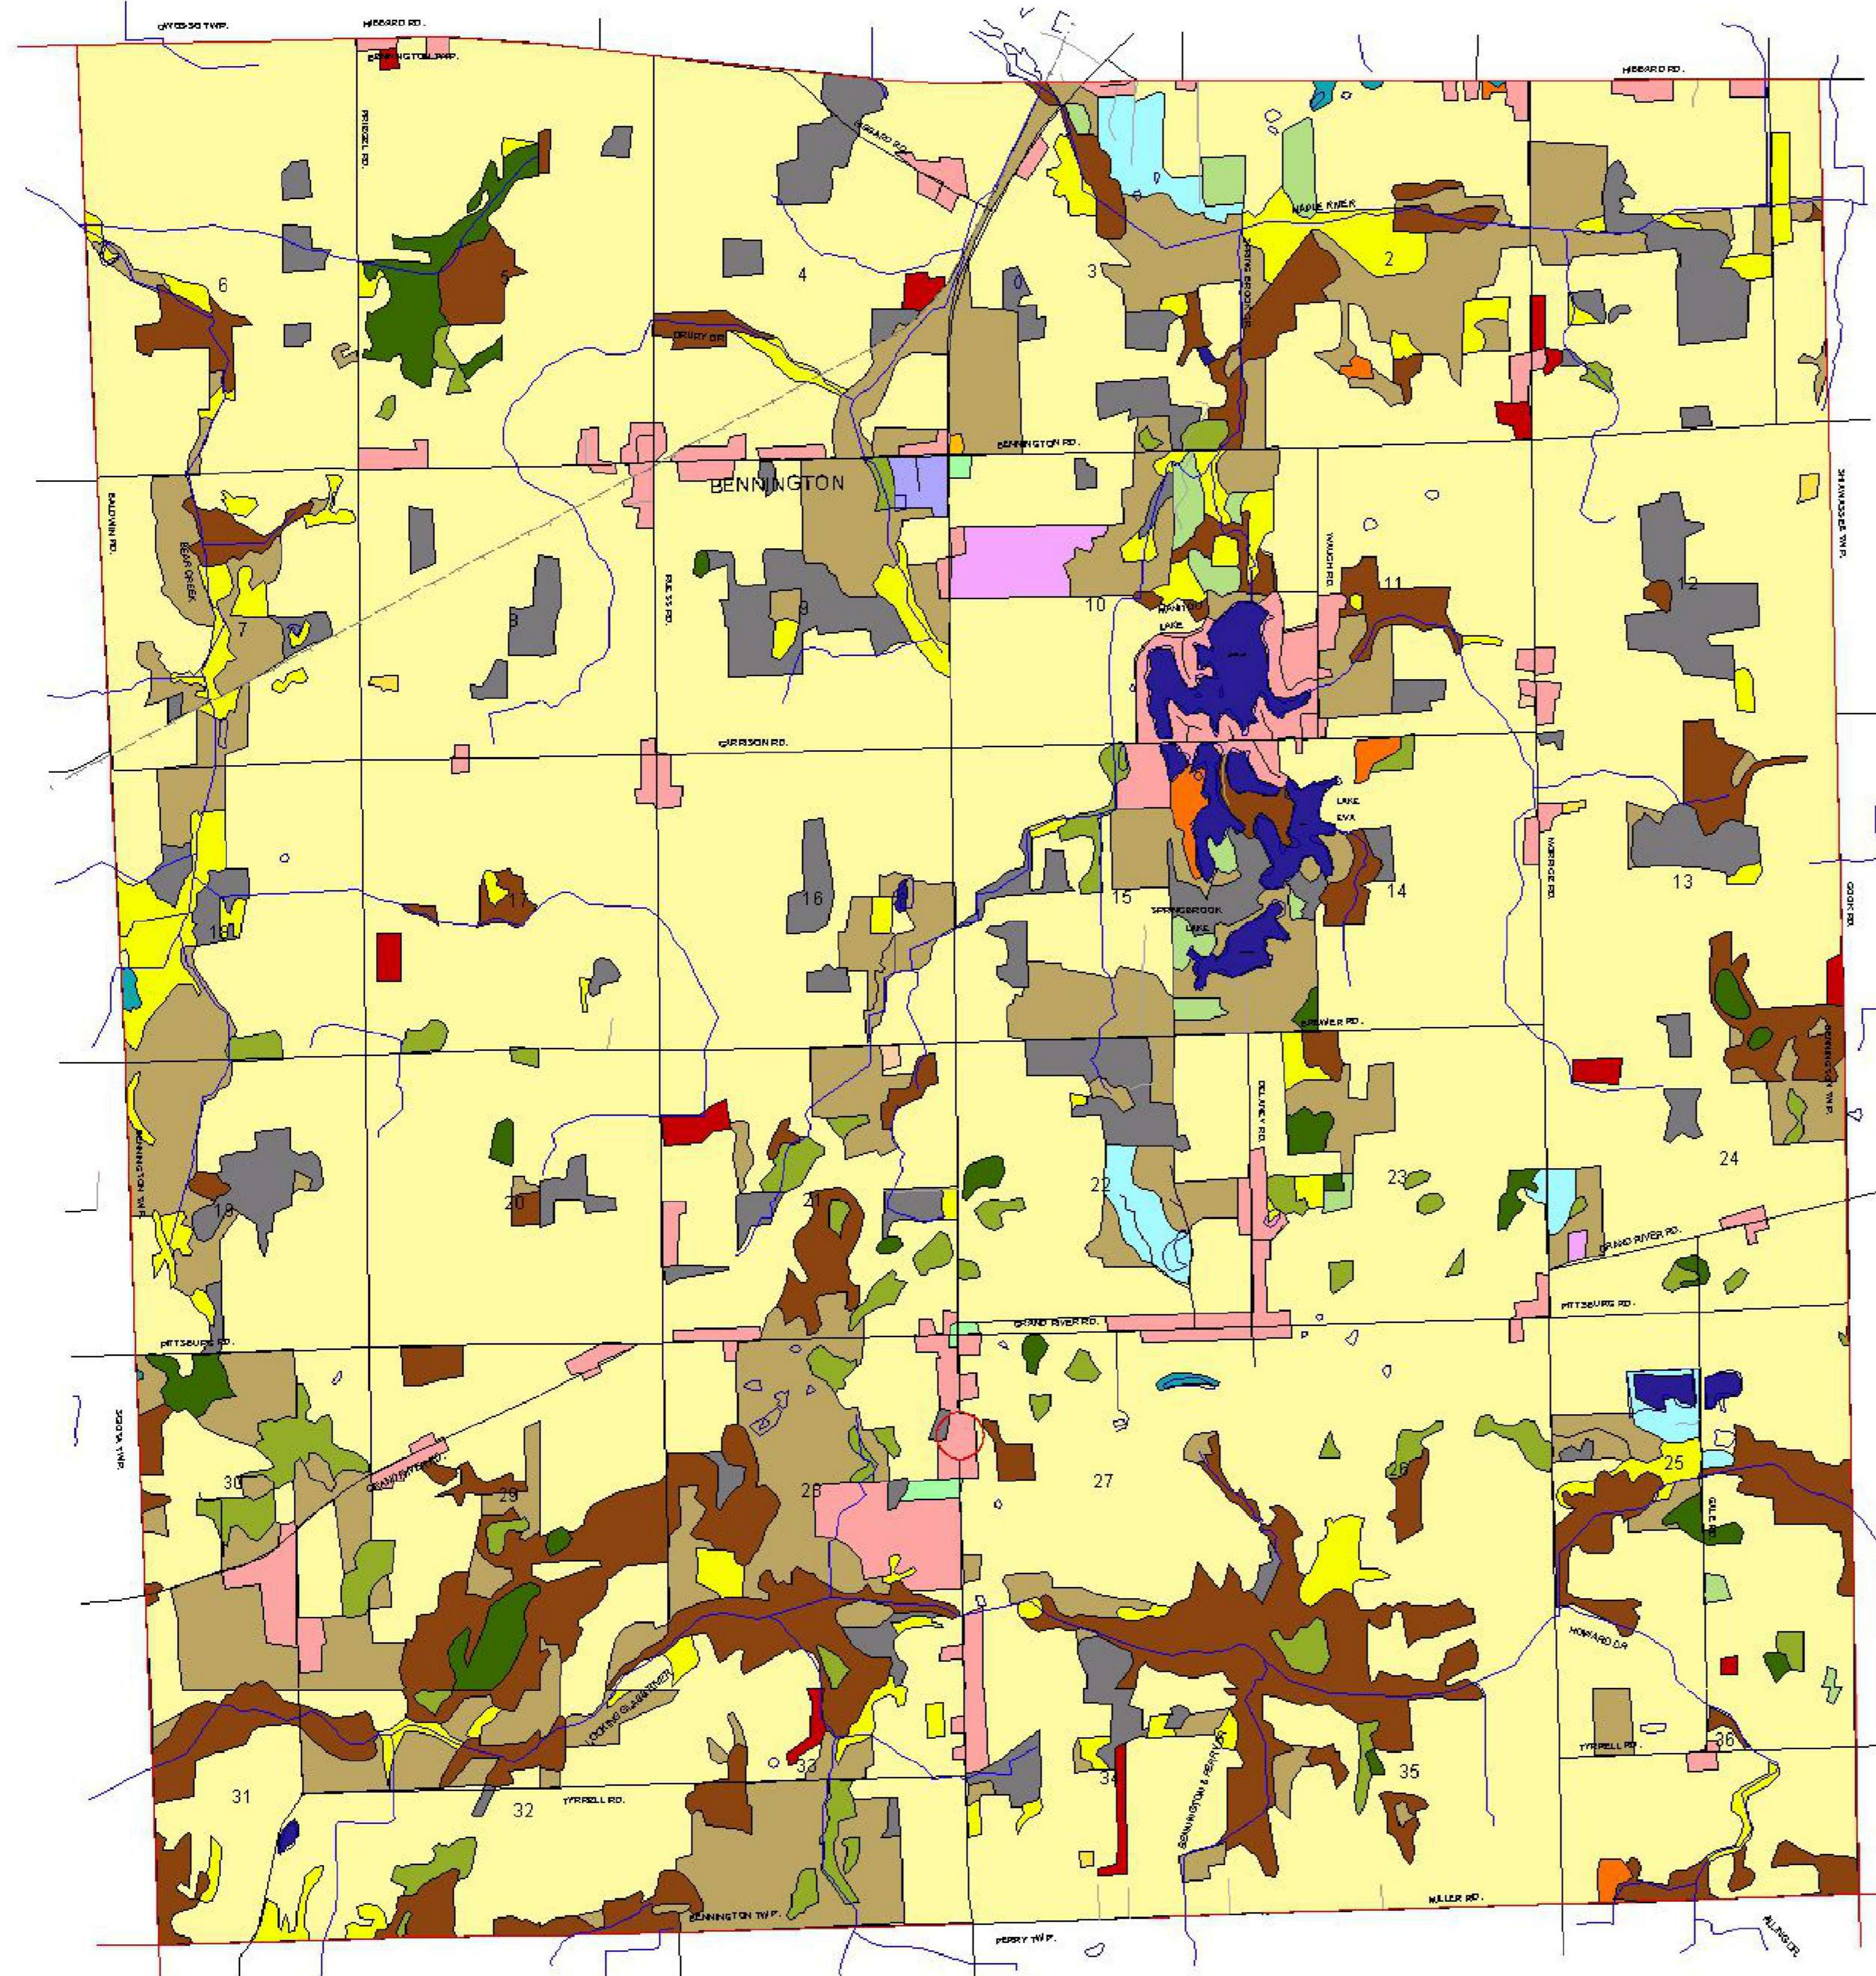

MAP 3 BENNINGTON TOWNSHIP 1986 EXISTING LANDUSE MAP

LANDUSE LEGEND:

BENNINGTON LANDUSE

■	Single Family, Duplex
■	Secondary Business District
■	Institutional
■	Open Pits
■	Outdoor Recreation
■	Cemeteries
■	Cropland
■	Orchards, Vineyards, Ornamental
■	Confined Feeding
■	Permanent
■	Herbaceous
■	Shrub
■	Upland Hardwood
■	Lowland Hardwood
■	Upland Pine
■	Lowland Conifer
■	Lake, Pond
■	Forested
■	Shrub
■	Aquatic Bed