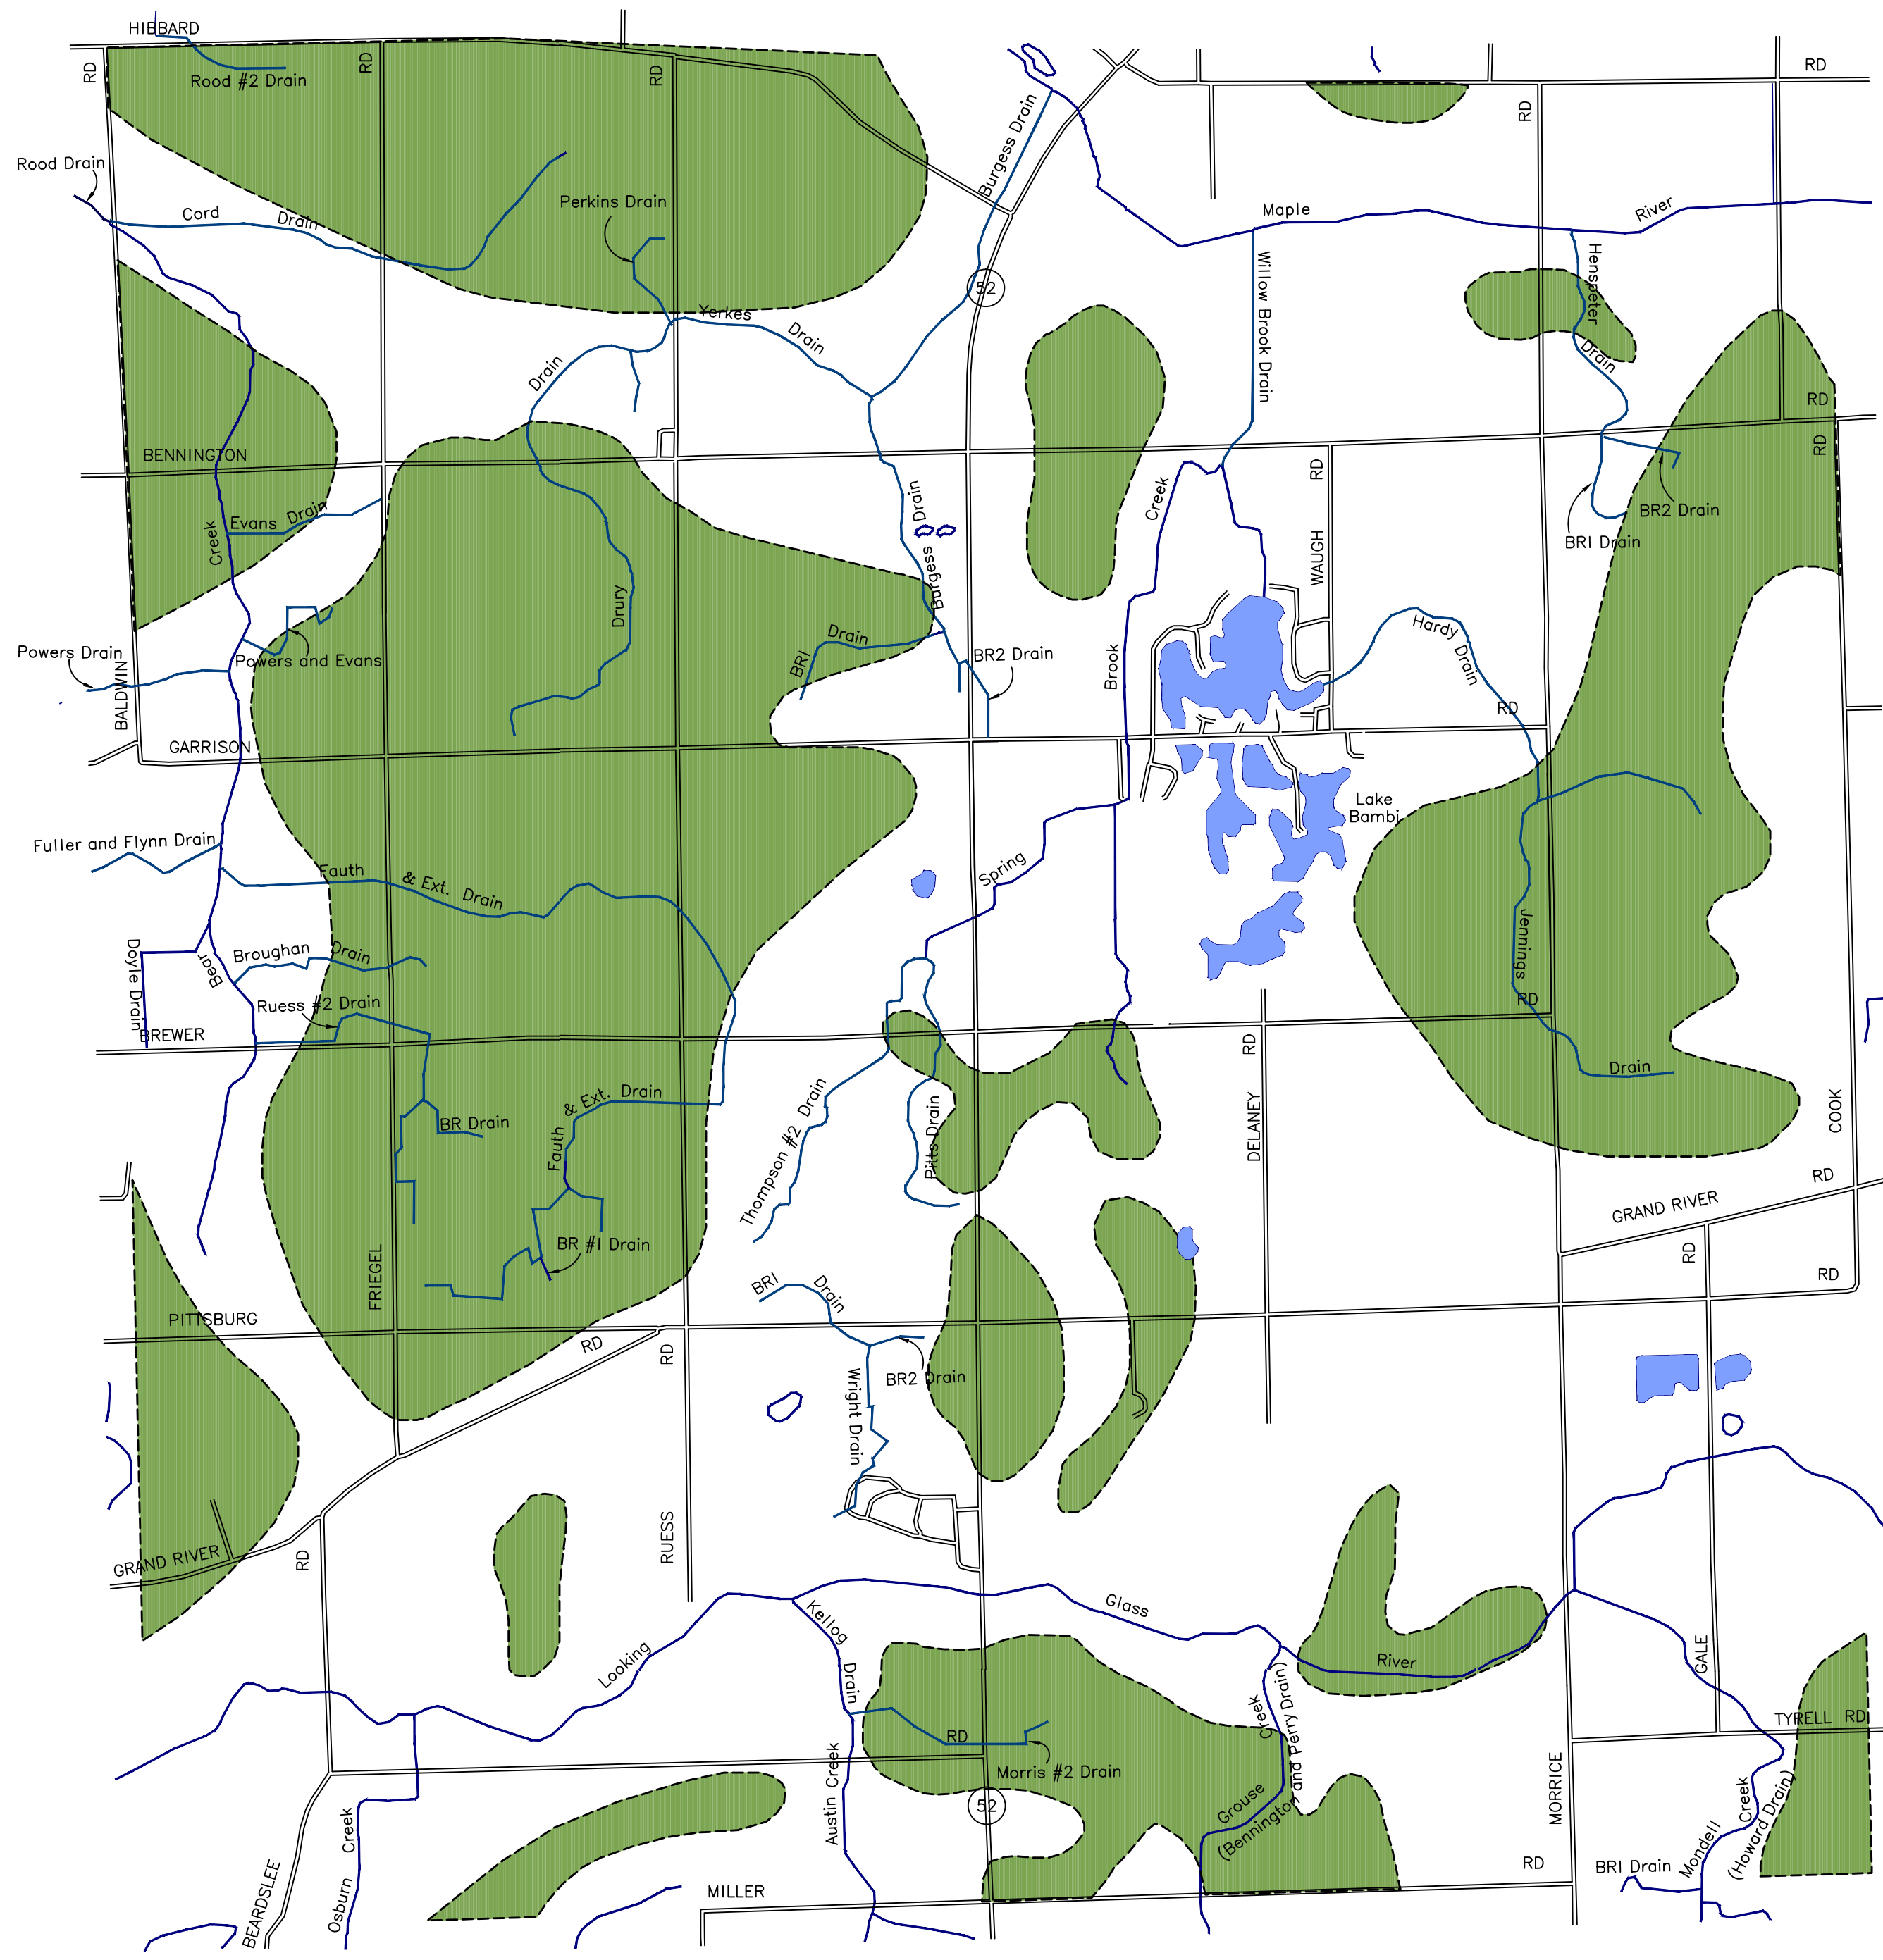

BENNINGTON TOWNSHIP

PRIME FARMLANDS MAP

MAP 4

- PRIME FARMLAND
- OPEN WATER

ROWE INCORPORATED

Corporate HQ 6211 Taylor 810-341-7500	MT. PLEASANT 127 S. Main 517-772-2138	LAPEER 462 W. Genesee 810-664-9411	FLINT 432 N. Saginaw 810-234-1056	GRAND RAPIDS 6207 Brewer 616-863-9300
---	---	--	---	---