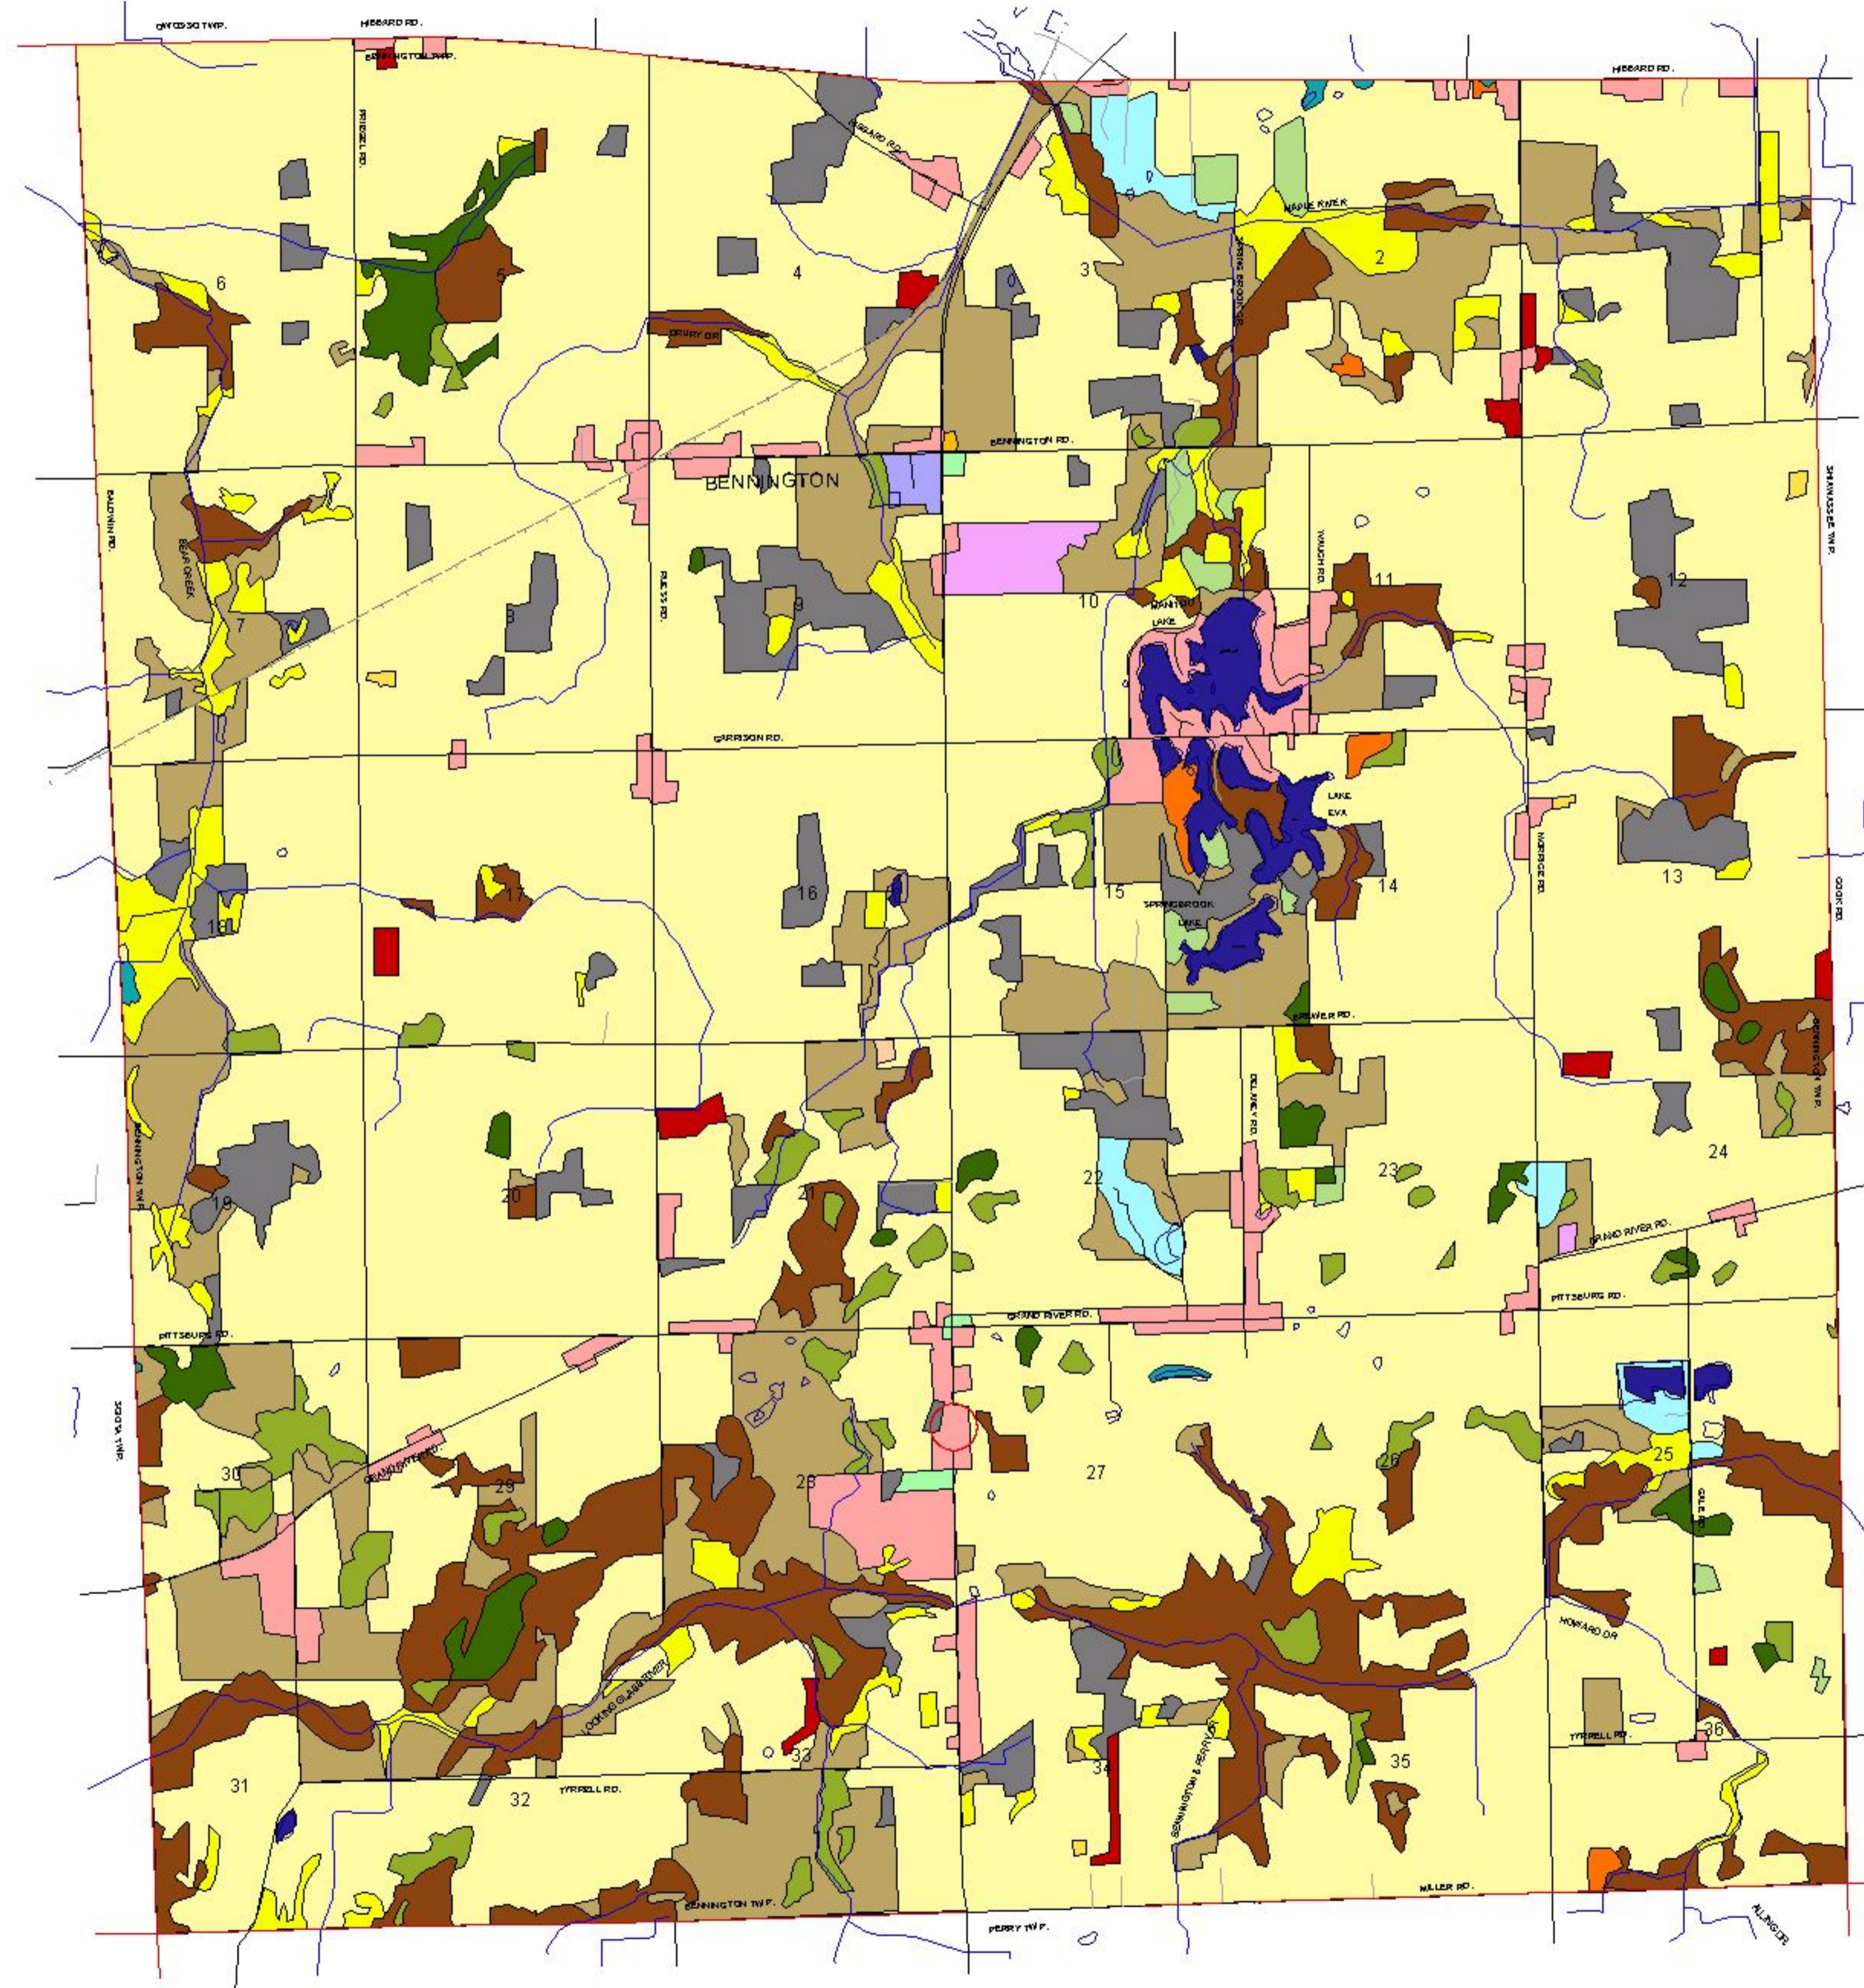

MAP 3 BENNINGTON TOWNSHIP 1986 EXISTING LANDUSE MAP

LANDUSE LEGEND:

BENNINGTON LANDUSE

- Single Family, Duplex
- Secondary Business District
- Institutional
- Open Pits
- Outdoor Recreation
- Cemeteries
- Cropland
- Orchards, Vineyards, Ornamental
- Confined Feeding
- Permanent
- Herbaceous
- Shrub
- Upland Hardwood
- Lowland Hardwood
- Upland Pine
- Lowland Conifer
- Lake, Pond
- Forested
- Shrub
- Aquatic Bed

ROWE INCORPORATED